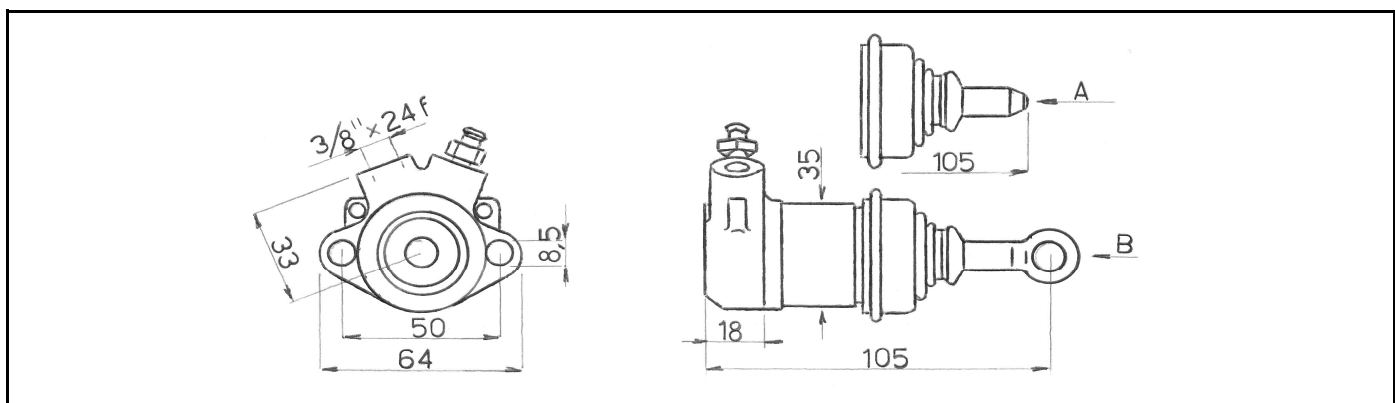

Ebac code			Description
BT34.332M			Brake master cylinder

Ebac code			Description
BT100.442M			Brake master cylinder

Ebac code			Description
BF100.02			Clutch cylinder