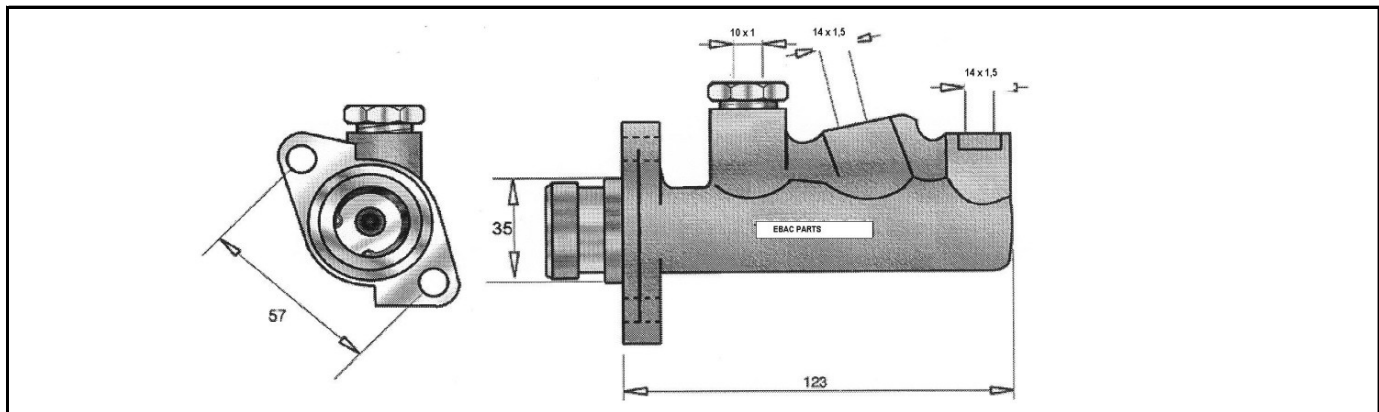

Ebac code			Description
BT78.439M			Brake master cylinder Mo