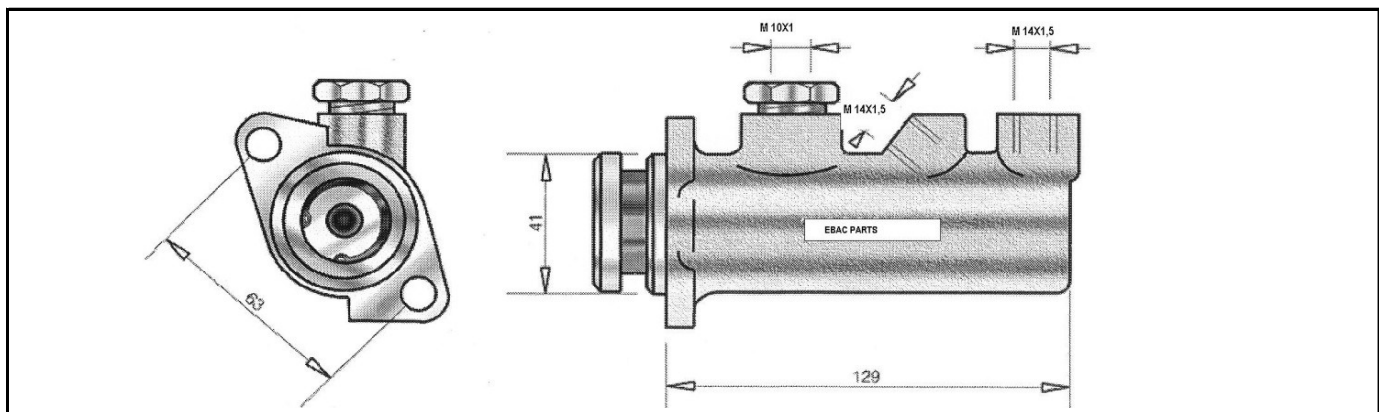

Ebac code			Description
BT100.441M			Brake master cylinder Mo